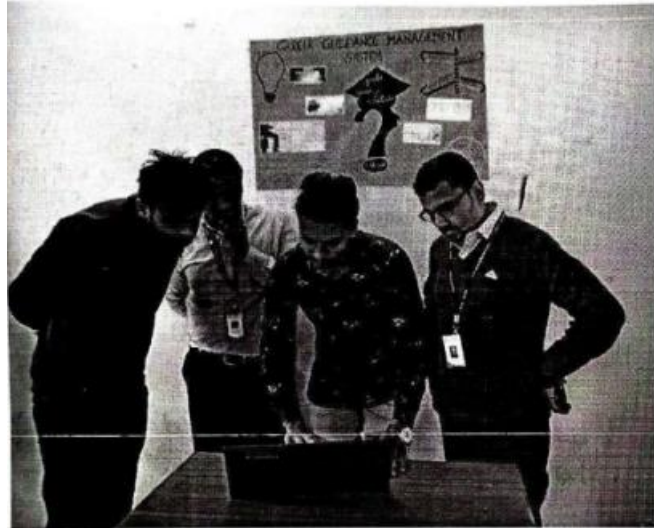

Programming basics for Logic Development 10-04-2020